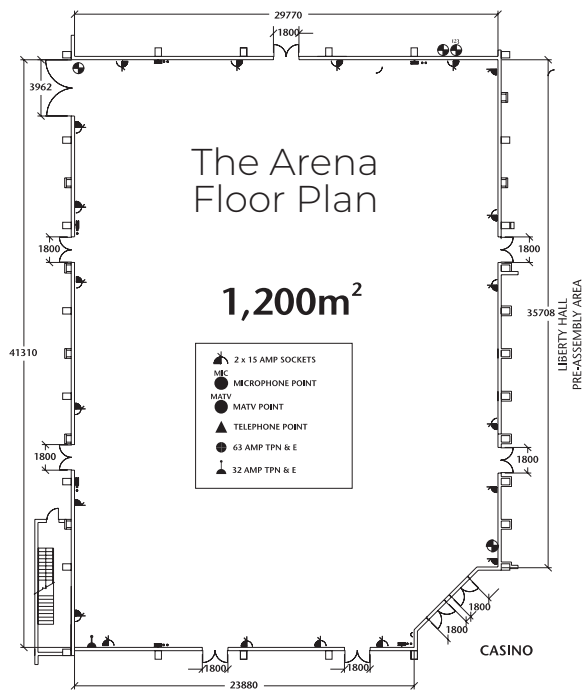

Location

Graceland Hotel, Casino and Country Club is situated in the town of Secunda, Mpumalanga in South Africa. (Malaria free area)

Directions

The N17 dual carriageway will take you directly from Johannesburg to the outskirts of Secunda and Graceland in only 55 minutes!

GPS co-ordinates: S: 26° 30' 45.09" E: 29° 09' 42.64"

From Johannesburg & Pretoria

Take the N3 South. Take the N17 Toll Road toward Springs and continue for about 93km. Take the R546 / Evander exit and turn right at the end of the off-ramp. Travel 5.7km on the R546 and turn Left onto the R77. Travel 8.5km on the R77 and turn right at a robot onto Walter Sisulu Road. At the 4 way stop turn right onto eMbalenhle Road. Graceland entrance gate will be on your right.

General

Accounts

Accounts are payable by cash or credit card on presentation. We regret that we do not accept cheques.

Animals

We regret that we do not allow animals at Graceland (except for Guide Dogs)

ATMs

Automated Teller Machines are situated in a banking hall is situated inside the casino.

Banks

All the major banks are located in Secunda with regular South African banking hours.

Credit Cards

We accept American Express, Diners Club, Master and Visa cards.

Currency

South African Rand (ZAR).

Government Tax

Value Added Tax (VAT) is applicable.

Language

English, Afrikaans and isiZulu.

Weather

The climate is usually warm and sunny in summer, October to March and cold and chilly in winter, April to September. The rainy season is generally from December to March.

Average annual temperature: Min 47°F / 8°C | Max 75°F / 23°C

ADDRESS

eMbalenhle Road, Secunda,
Mpumalanga, South Africa
PO Box 5172, Secunda,
South Africa, 2302
T +27 (0)17 620 1000
info@graceland.co.za
www.graceland.co.za

PEERMONT GROUP SALES

T +27 (0)11 928 1903
sales@peermont.com