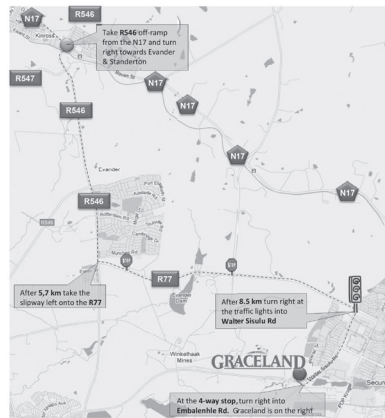

The above seating styles are applicable for wall to wall seating only. They do not include technical equipment, staging or dance floor.

Location

Graceland Hotel, Casino and Country Club is situated in the town of Secunda, Mpumalanga in South Africa. (Malaria free area)

Directions

The N17 dual carriageway will take you directly from Johannesburg to the outskirts of Secunda and Graceland in only 55 minutes!

Local Map

GPS co-ordinates: S: 26° 30' 45.09" E: 29° 09' 42.64"

From Johannesburg & Pretoria