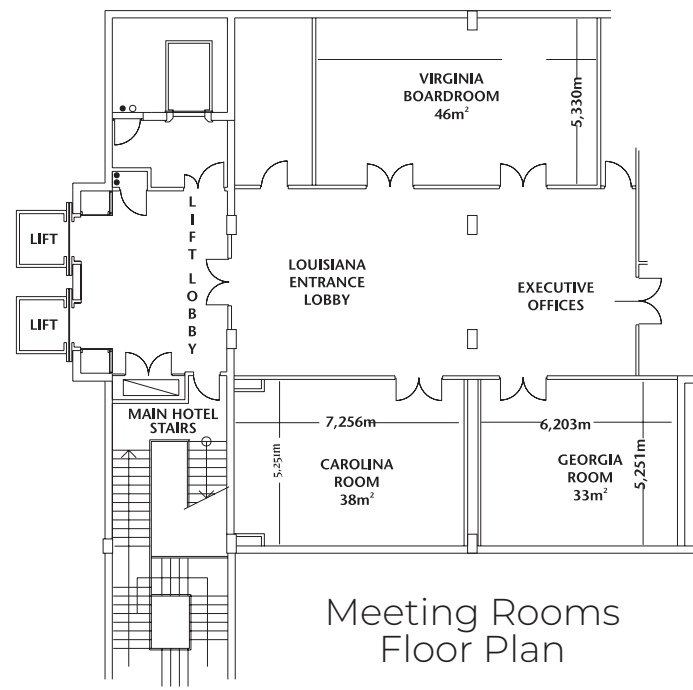

Location

Graceland Hotel, Casino and Country Club is situated in the town of Secunda, Mpumalanga in South Africa. (Malaria free area)

Directions

The N17 dual carriageway will take you directly from Johannesburg to the outskirts of Secunda and Graceland in only 55 minutes!

GPS co-ordinates: S: 26° 30' 45.09" E: 29° 09' 42.64"

From Johannesburg & Pretoria

Take the N3 South. Take the N17 Toll Road toward Springs and continue for about 93km. Take the R546 / Evander exit and turn right at the end of the off-ramp. Travel 5.7km on the R546 and turn Left onto the R77. Travel 8.5km on the R77 and turn right at a robot onto Walter Sisulu Road. At the 4 way stop turn right onto eMbalenhle Road. Graceland entrance gate will be on your right.

General

Accounts

Accounts are payable by cash or credit card on presentation. We regret that we do not accept cheques.

Animals

We regret that we do not allow animals at Graceland (except for Guide Dogs)

ATMs

Automated Teller Machines are situated in a banking hall is situated inside the casino.

Banks

All the major banks are located in Secunda with regular South African banking hours.

Credit Cards

We accept American Express, Diners Club, Master and Visa cards.

Currency

South African Rand (ZAR).

Government Tax

Value Added Tax (VAT) is applicable.

Language

English, Afrikaans and isiZulu.

Weather

The climate is usually warm and sunny in summer, October to March and cold and chilly in winter, April to September. The rainy season is generally from December to March.

Average annual temperature: Min 47°F / 8°C | Max 75°F / 23°C

ADDRESS

eMbalenhle Road, Secunda,
Mpumalanga, South Africa
PO Box 5172, Secunda,
South Africa, 2302
T +27 (0)17 620 1000
info@graceland.co.za
www.graceland.co.za

PEERMONT GROUP SALES

T +27 (0)11 928 1903
sales@peermont.com