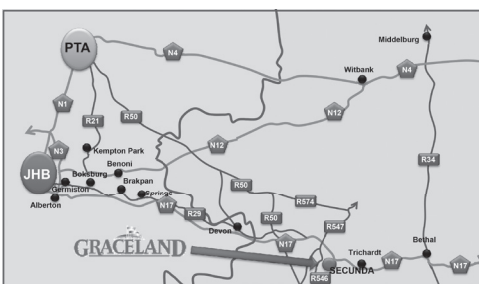

The above seating styles are applicable for wall to wall seating only. They do not include technical equipment, staging or dance floor.

Location

Graceland Hotel, Casino and Country Club is situated in the town of Secunda, Mpumalanga in South Africa. (Malaria free area)

Directions

The N17 dual carriageway will take you directly from Johannesburg to the outskirts of Secunda and Graceland in only 55 minutes!

Local Map

GPS co-ordinates: S: 26° 30' 45.09" E: 29° 09' 42.64"

From Johannesburg & Pretoria

Take the N3 South. Take the N17 Toll Road toward Springs and continue for about 93km. Take the R546 / Evander exit and turn right at the end of the off-ramp. Travel 5.7km on the R546 and turn Left onto the R77. Travel 8.5km on the R77 and turn right at a robot onto Walter Sisulu Road. At the 4 way stop turn right onto eMbalenhle Road. Graceland entrance gate will be on your right.